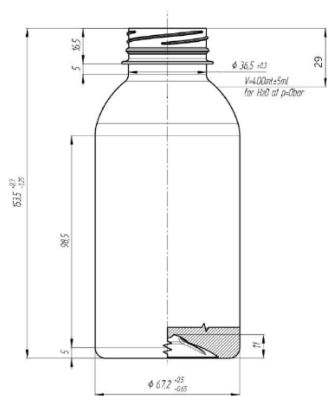

Chubby 400

Food contact statement

We hereby confirm that this product complies with the requirements of the European legislation (EU) no 10/2011 and all its amendments for plastics used in contact with food

General info

Item no. (SKU):	
Family / Range:	MISC
Capacity:	400ml
Neck:	38mm 3-Start
Weight:	24
Shape:	Round
Material:	PET
Colour:	All Colours Available
Print Areas:	
Country of Origin:	Lithuania

Packaging Info

Packed in Boxes

Box Dimensions (mm):	594 x 394 x 448
Quantity per box (pcs):	
Boxes per pallet (pcs):	
Quantity per pallet (pcs):	
Net weight (kg):	
Gross weight (kg):	
Pallet height (mm):	2400

Packed in PE bags on trays (Full pallet)

Tray dimensions (mm):	1200 x 800 x 50
Quantity per tray (pcs):	208
Quantity per PE bag (pcs):	104
PE bags per tray (pcs):	2
Trays per pallet (pcs):	14
Quantity per pallet (pcs):	2912
Net weight (kg):	70
Gross weight (kg):	85
Pallet height (mm):	2400

Storage

Please be aware that these products are handled and stored correctly in order to ensure the safety and quality of our products. When storing this product, please avoid excessive force and storage above 40 degrees Celsius (86 degrees Fahrenheit)